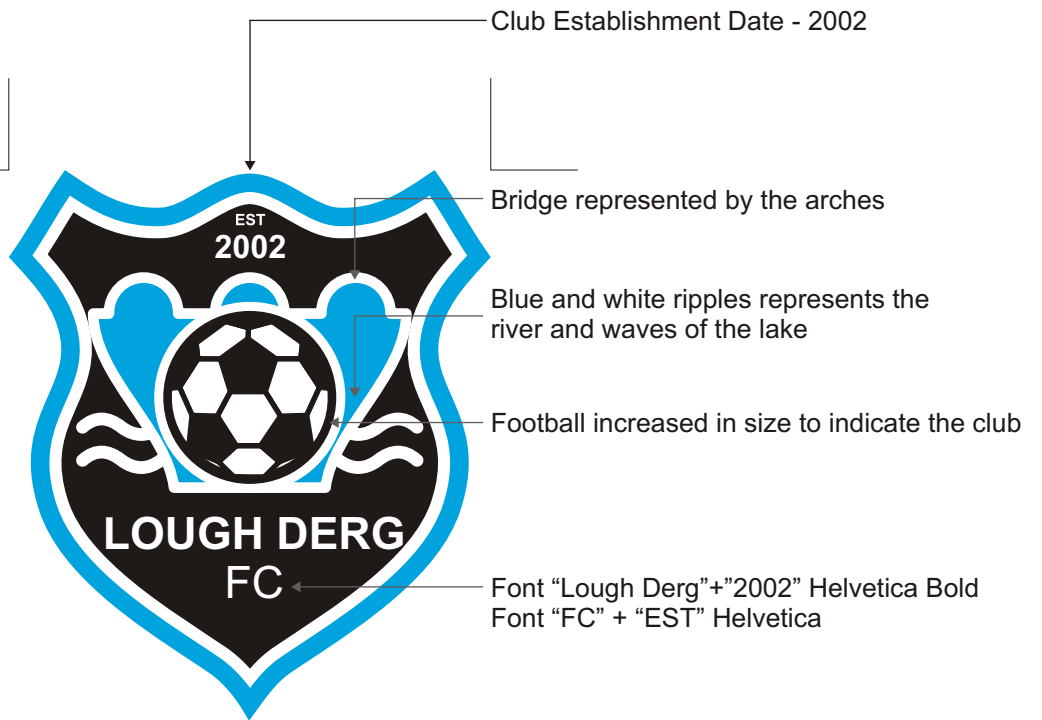

LOUGH DERG FC

Club Logo - Style Sheet

Club Logo

Colour Scheme

Colour Reference
Pantone Black
Pantone White
Pantone Blue 299